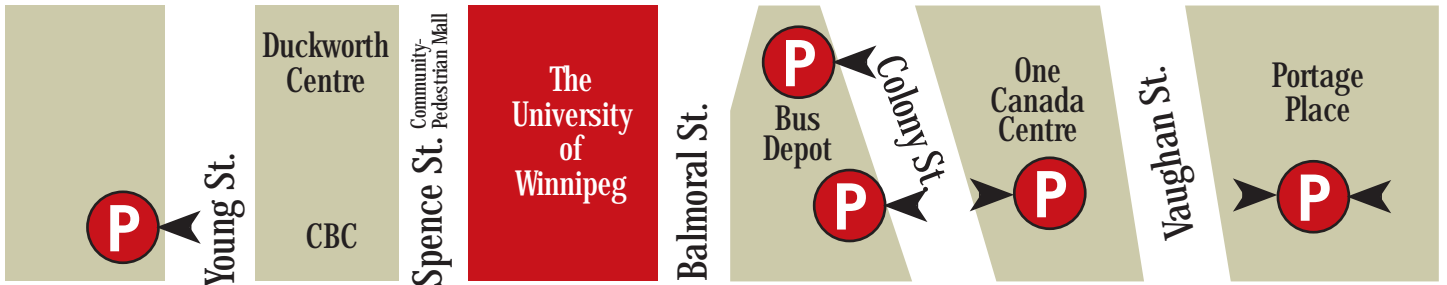

Wii Chii Waa Ka Nak Learning Centre

Ellice Avenue

Portage Avenue

PARKING LOTS/PARCADES

Street Parking is available near the campus.

Please be mindful of all posted City of Winnipeg regulations.

St. Mary Avenue